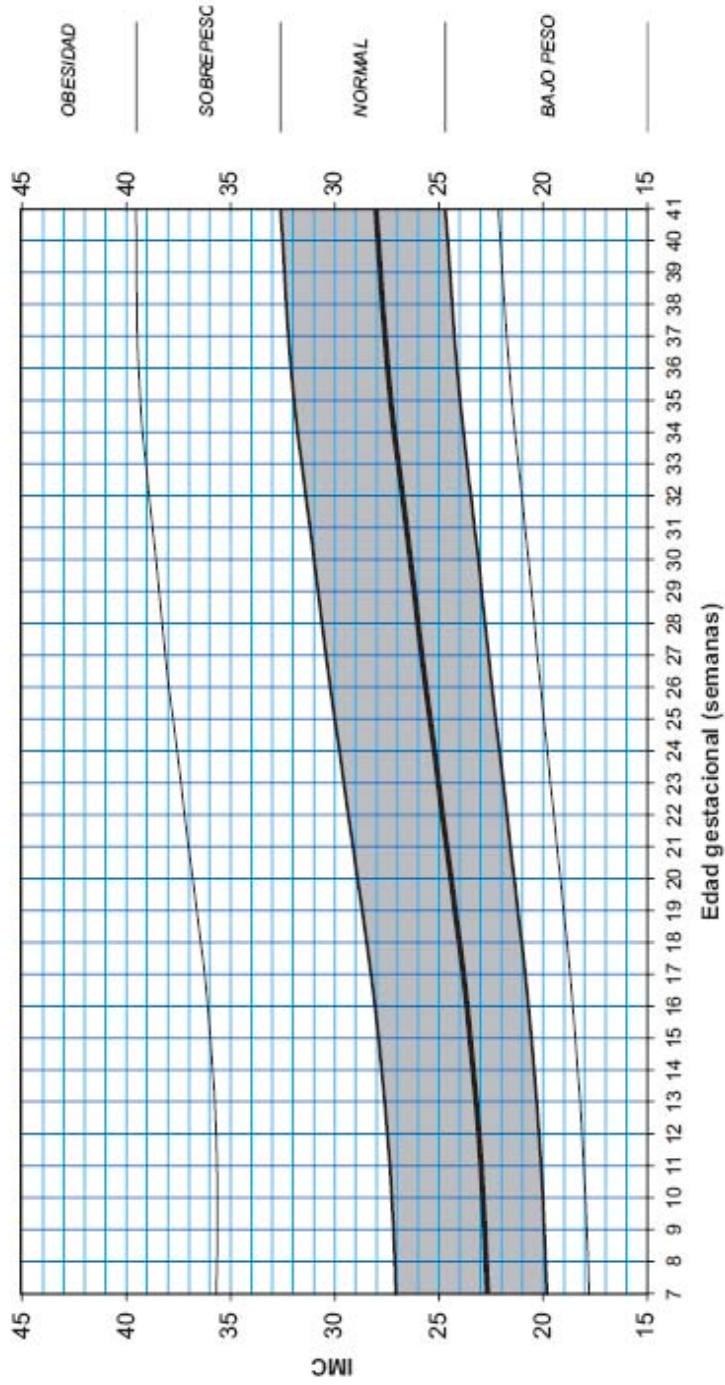

INDICE DE MASA CORPORAL POR EDAD GESTACIONAL

Calvo, EB, López LB, Balmaçada Y, et al. Reference charts for weight gain and body mass index during pregnancy obtained from a healthy cohort. The Journal of Maternal-Fetal & Neonatal Medicine. 2009;22(1):36-42.